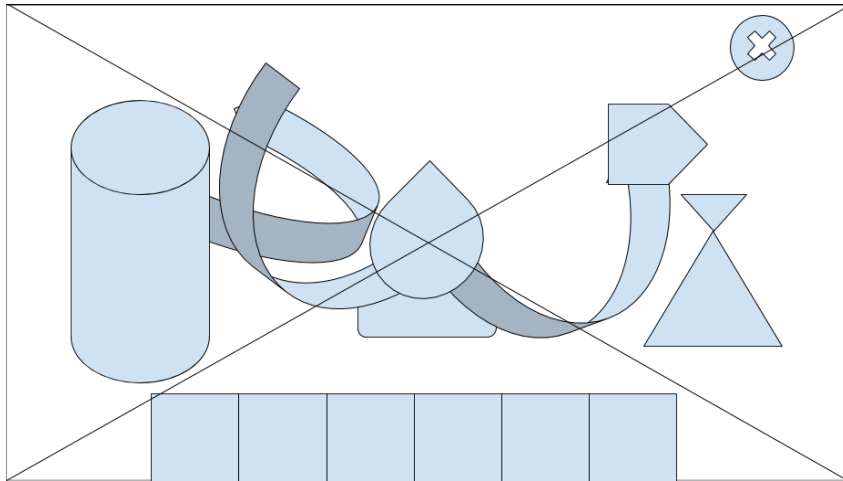

USER INTERFACE (UI) WIREFRAMES:

UI Flow chart:

Mockups: (mockups should be in the aspect ratio of anticipated release platform)

HUD

CREDITS

SCREEN BOILER

SETTINGS

PAUSE

MAIN MENU

LOAD LEVEL

JOURNAL

References

Loud, N., Smith, D., and Zebadúa, P. (2017 December 3). *Solarpunk Wireframes* [Images].

Retrieved from Google Draw.