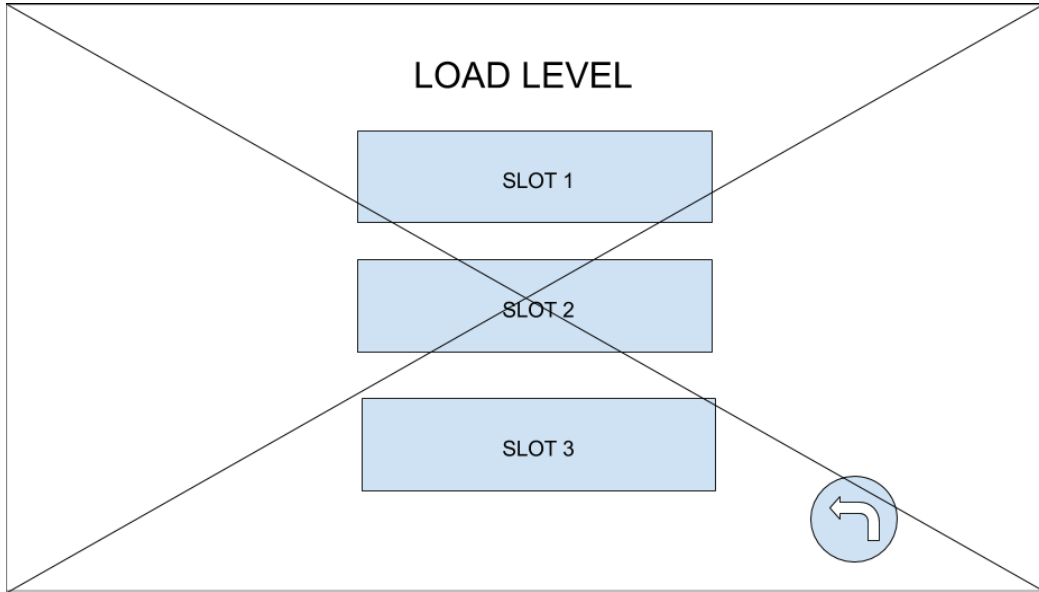

USER INTERFACE (UI) WIREFRAMES:

UI Flow chart:

Mockups: (mockups should be in the aspect ratio of anticipated release platform)

HUD

CREDITS

SCREEN BOILER

SETTINGS

PAUSE

MAIN MENU

LOAD LEVEL

JOURNAL

References

Loud, N., Smith, D., and Zebadúa, P. (2017 December 3). *Solarpunk Wireframes* [Images].

Retrieved from Google Draw.