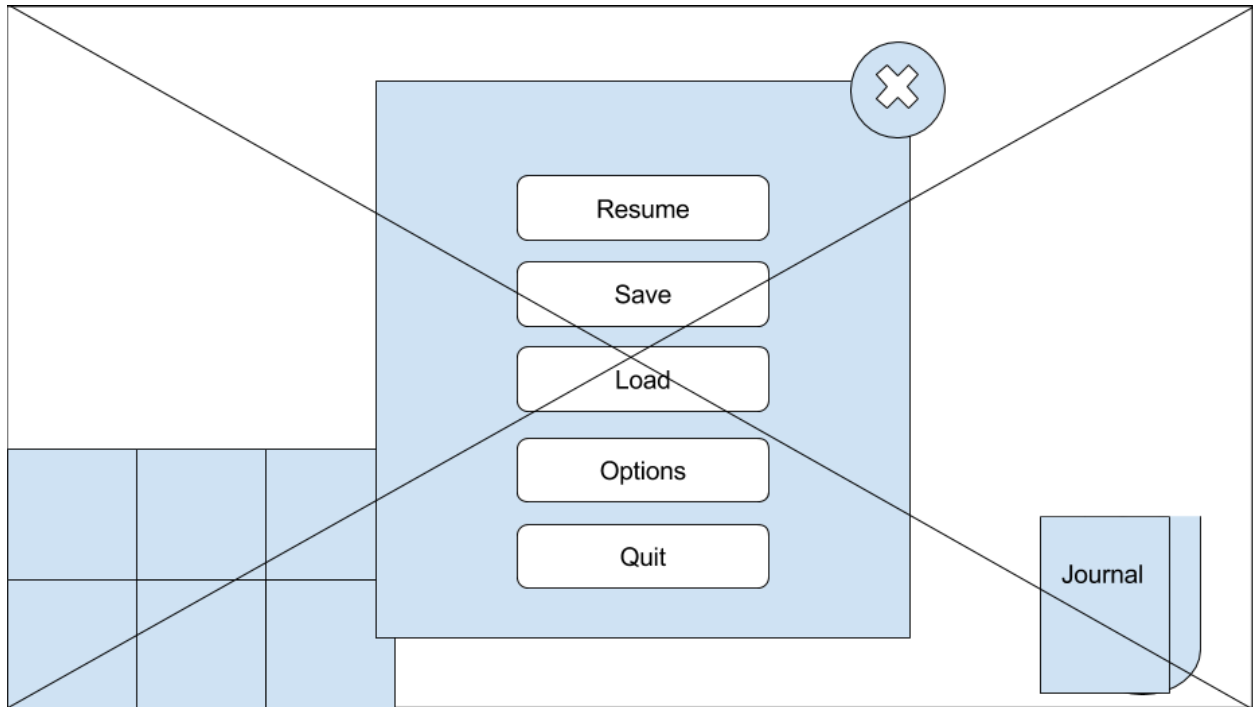

USER INTERFACE (UI) WIREFRAMES:

UI Flow chart:

Mockups: (mockups should be in the aspect ratio of anticipated release platform)

HUD

CREDITS

SCREEN BOILER

SETTINGS

PAUSE

MAIN MENU

LOAD LEVEL

JOURNAL

References

Loud, N., Smith, D., and Zebadúa, P. (2017 December 3). *Solarpunk Wireframes* [Images].

Retrieved from Google Draw.