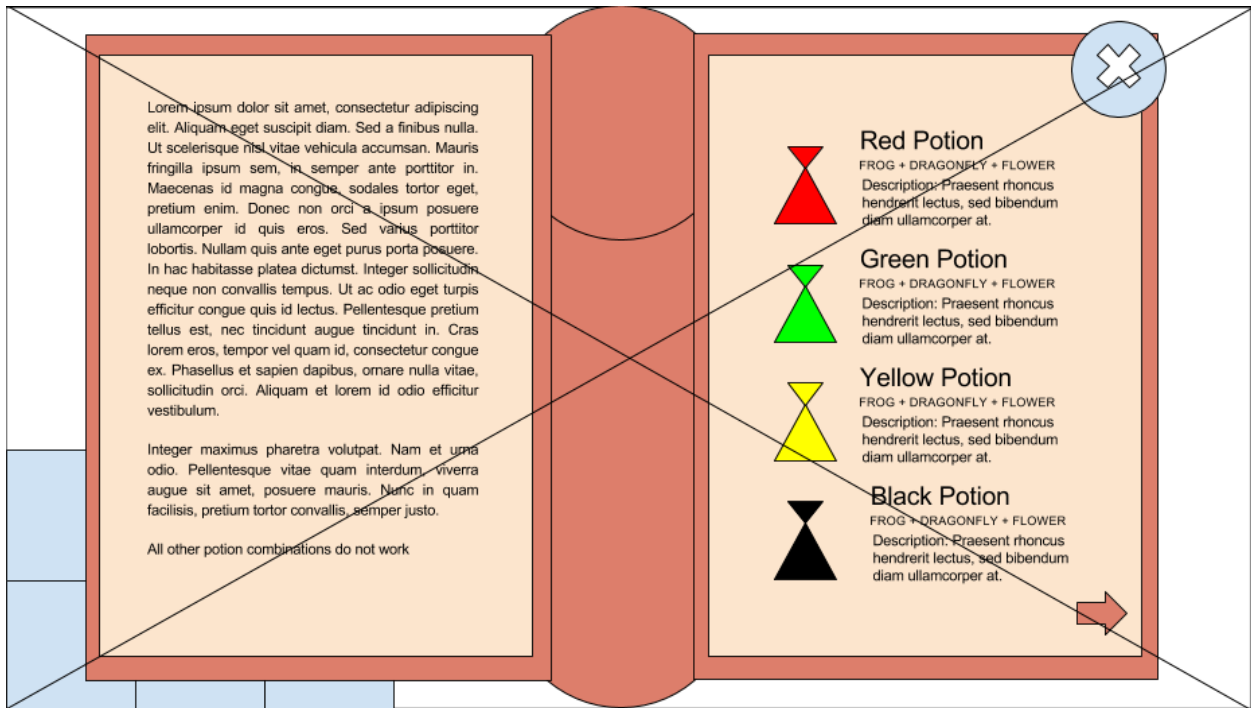

USER INTERFACE (UI) WIREFRAMES:

UI Flow chart:

Mockups: (mockups should be in the aspect ratio of anticipated release platform)

HUD

CREDITS

SCREEN BOILER

SETTINGS

PAUSE

MAIN MENU

LOAD LEVEL

JOURNAL

References

Loud, N., Smith, D., and Zebadúa, P. (2017 December 3). *Solarpunk Wireframes* [Images].

Retrieved from Google Draw.