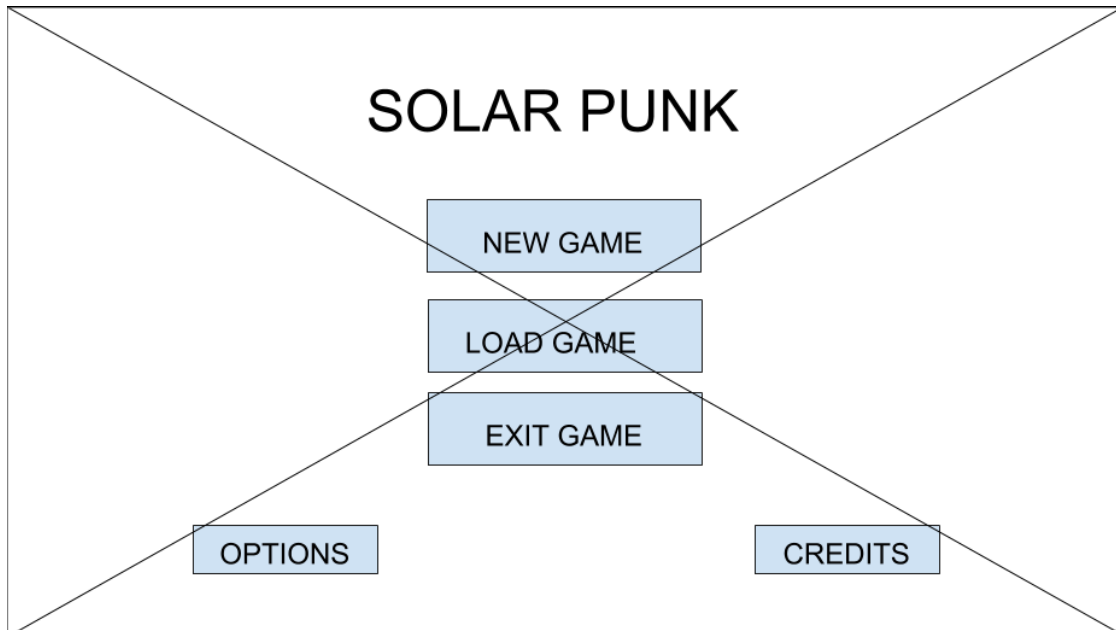

USER INTERFACE (UI) WIREFRAMES:

UI Flow chart:

Mockups: (mockups should be in the aspect ratio of anticipated release platform)

HUD

CREDITS

SCREEN BOILER

SETTINGS

PAUSE

MAIN MENU

LOAD LEVEL

JOURNAL

References

Loud, N., Smith, D., and Zebadúa, P. (2017 December 3). *Solarpunk Wireframes* [Images].

Retrieved from Google Draw.