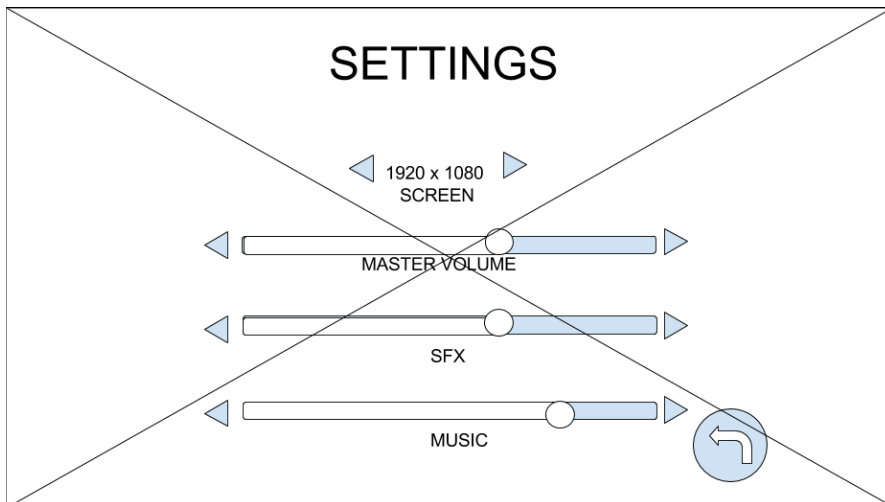

USER INTERFACE (UI) WIREFRAMES:

UI Flow chart:

Mockups: (mockups should be in the aspect ratio of anticipated release platform)

HUD

CREDITS

SCREEN BOILER

SETTINGS

PAUSE

MAIN MENU

LOAD LEVEL

JOURNAL

References

Loud, N., Smith, D., and Zebadúa, P. (2017 December 3). *Solarpunk Wireframes* [Images].

Retrieved from Google Draw.