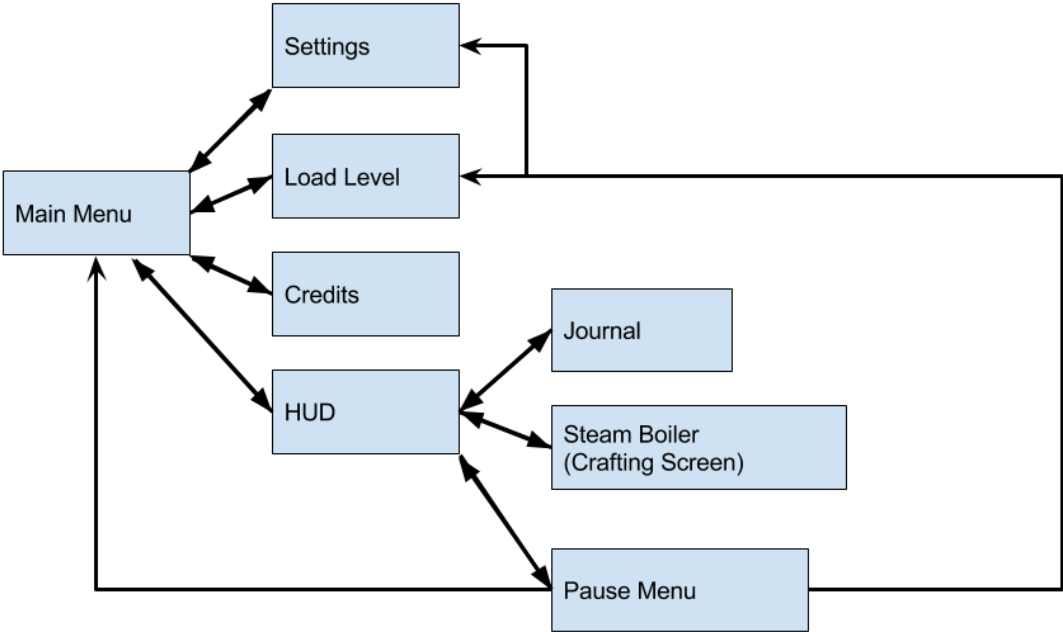

USER INTERFACE (UI) WIREFRAMES:

UI Flow chart:

Mockups: (mockups should be in the aspect ratio of anticipated release platform)

HUD

CREDITS

SCREEN BOILER

SETTINGS

PAUSE

MAIN MENU

LOAD LEVEL

JOURNAL

References

Loud, N., Smith, D., and Zebadúa, P. (2017 December 3). *Solarpunk Wireframes* [Images].

Retrieved from Google Draw.